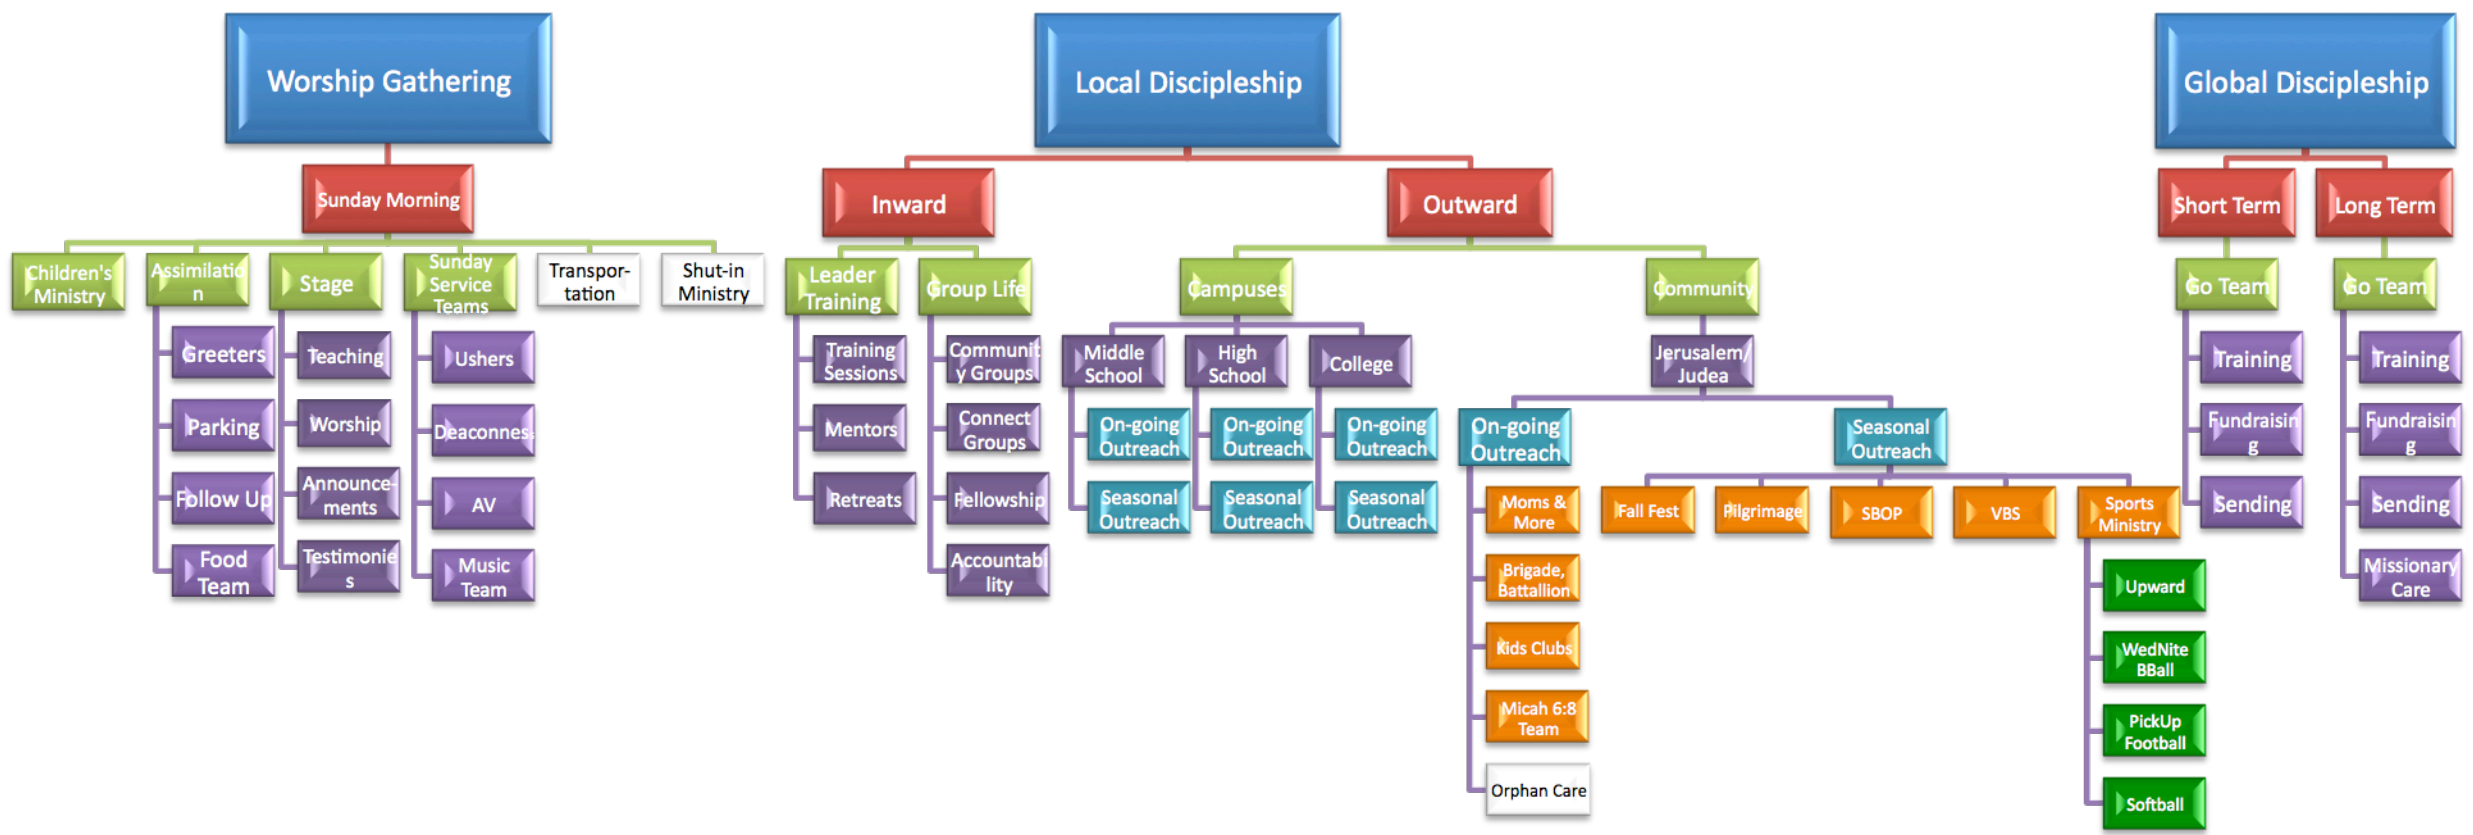

Worship Gatherings

Local Discipleship

Global Discipleship

Sunday Mornings

Prayer Gatherings

Inward

Outward

Short Term

Long Term

Children Ministries

Assimilation

Sunday Service Teams

Leader Training

Group Life

Campuses

Community

Go Team

Go Team

Worship Gathering

Sunday Morning

Local Discipleship

Inward Outward

Global Discipleship

Short Term Long Term

JESUS CHRIST

Elder Board

Lead Pastor

Worship Gathering
Coordinator

Local Discipleship
Coordinator

Global Disciplshp
Coordinator