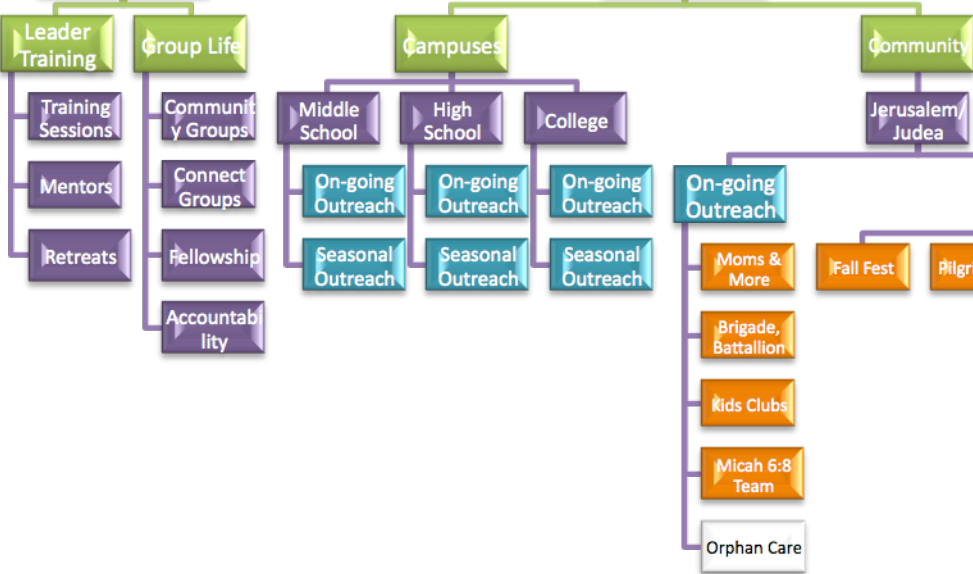

Worship Gatherings

Local Discipleship

Global Discipleship

Sunday Mornings

Prayer Gatherings

Inward

Outward

Short Term

Long Term

Children Ministries

Assimilation

Sunday Service Teams

Leader Training

Group Life

Campuses

Community

Go Team

Go Team

Worship Gathering

Sunday Morning

Local Discipleship

Inward Outward

Global Discipleship

Short Term Long Term

JESUS CHRIST

Elder Board

Lead Pastor

Worship Gathering
Coordinator

Local Discipleship
Coordinator

Global Disciplshp
Coordinator