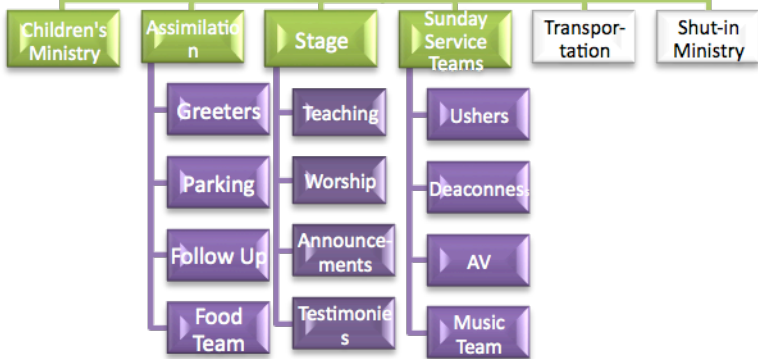

Worship Gatherings

Local Discipleship

Global Discipleship

Sunday Mornings

Prayer Gatherings

Inward

Outward

Short Term

Long Term

Children Ministries

Assimilation

Sunday Service Teams

Leader Training

Group Life

Campuses

Community

Go Team

Go Team

Worship Gathering

Sunday Morning

Local Discipleship

Inward Outward

Global Discipleship

Short Term Long Term

JESUS CHRIST

Elder Board

Lead Pastor

Worship Gathering
Coordinator

Local Discipleship
Coordinator

Global Disciplshp
Coordinator